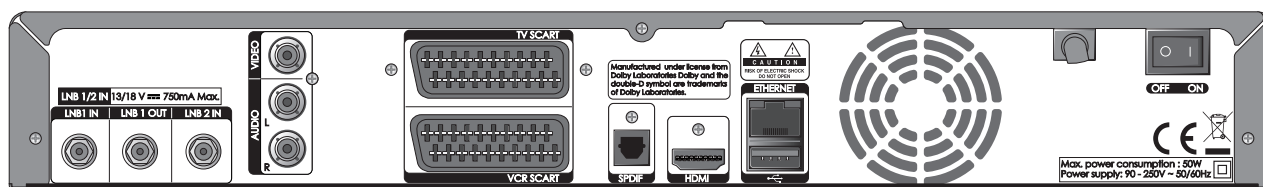

FOXSAT-HDR

Satellite HD Digital Television Recorder

Specification

System Resource

Flash Memory	16 Mbyte
SDRAM	256 Mbyte
EEPROM	8 Kbyte

Front-end

Tuner Type	Satellite
Connector Type	F-Type, IEC 169-24, Female
Demodulation [number of F/E set]	1, DVB-S2

Audio/Video Processing

Video Decoder [number]	MPEG-2 MP@ML, MPEG4 HD HP@L3, PAL[1]
Audio Decoder [number]	MPEG-1 Layer II, Dolby-AC3 Audio [1]

Front

Display	LCD
Buttons	STANDBY, TV/RADIO, MENU, GUIDE, OK, ↑, ↓, ←, →, BACK
USB	Host version 2.0
Common Interface	Yes

Rear

SCART	1 TV (RGB, CVBS, S-Video); 1 VCR (CVBS, S-Video)
RF	2 Input, 1 Output
RCA	1 Set(1 Video, 2 Audio)
S/PDIF	1
HDMI	HDCP version
USB	Host version 1.1 / 2.0
LAN	RJ-45 (Mac address)
Power cord Type	Fixed

HDD

HDD	320 GB

Power Supply

Input Voltage	AC 90-250V (Free voltage), SMPS
Power Consumption (Standby)	Under 1Watt
Power Consumption (On)	Max. 50Watt

Physical Specification

Size (Width x Height x Depth)	380 x 55 x 252 mm
Weight(Net)	3.1 Kg

Accessory

RCU, Battery(AAax2), Manual, Quick guide, Warranty Card, HDMI/RCA/SCART cable

※ Specifications and functions may be changed for improvement without notice in advance.